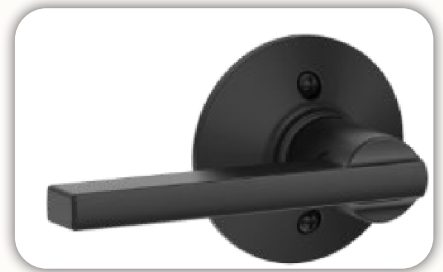

Knock Down / Stock Flush Frames

Available Options

Dummy Handle

Available Finishes

Satin Nickel

Aged Bronze

Matte Black

Polished Nickel

Bright Chrome

Roller Catch

Available Finishes

Satin Nickel

Venetian Bronze

Satin Black

Polished Nickel

Polished Brass

Oil-Rubbed Brass