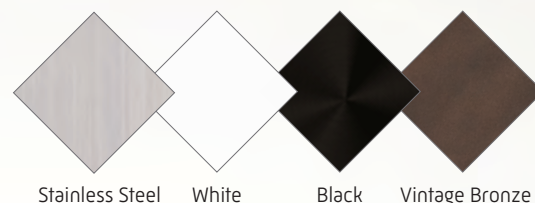

Available Car Door Systems

Exceeds
Safety of
3" x 5"

Exceeds
Safety of
3" x 5"

Exceeds
Safety of
3" x 5"

Meets
3" x 5"
Safety
Clearance

Meets
3" x 5"
Safety
Clearance

Detailed Drawings

Specifications

- Door
  - Width - 36"
  - Height - 80"
  - Thickness - 1 3/4"
- Hardwood Door Frame
  - Width - 41 1/4"
  - Height - 82 5/8"
  - Thickness - 4 3/4"
- Door Wood Species
  - Red Oak ◆
- Frame Wood Species
  - Red Oak ◆
  - Poplar ◆
  - Alder
  - Birch
  - Cherry
  - Hickory
  - Mahogany
  - Maple
  - Walnut
  - White Oak
- Door Jamb
  - Thickness
    - 2 x 4 construction ◆
    - 2 x 6 construction
    - 8" CMU
  - Height
    - Up to 7'11" ◆
    - Over 7'11"
- Nail Fins / Interior Trim
  - Width - 4 3/16"
  - Height - 82 5/8"
- Bracket & Metal Flange Finishes
  - Vintage Bronze ◆
  - Stainless Steel
  - White
  - Black
- Electronic Interlock
  - Finish
    - White ◆
    - Stainless Steel
    - Vintage Bronze
    - Black
- Additional Equipment
  - Door Hinges (provided)
  - Door Handle (by others)

◆ - indicates standard option

Flush Mount Door Interlock

The flush mount door is equipped with an electronic interlock to ensure the car cannot be moved from a landing unless all hall doors and cab gates are closed and locked.

Finishes

Wood Species

Scan this QR code using your smart phone to access more Symmetry Elevating Solutions products.

National Reach. Local Service.®

877.375.1428 | SymmetryElevator.com

909.11/15