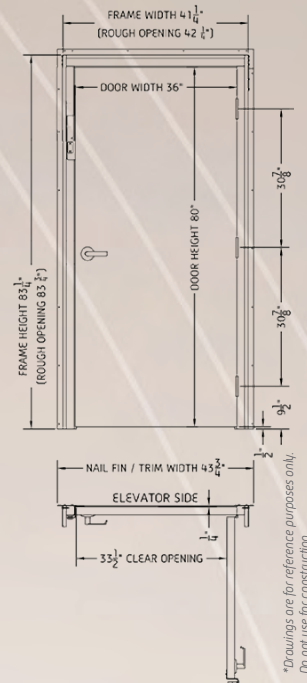

Available Car Door Systems

Flush Mount Door

Symmetry
3 Panel Safety
Door System

Exceeds
Safety of
3" x 5"

2 or 3 Speed
Sliding Car
Door System

Exceeds
Safety of
3" x 5"

Wrap Around
Car Door
System

Exceeds
Safety of
3" x 5"

Accordion
Gate Car
Door System

Meets
3" x 5"
Safety
Clearance

Scissor Gate
Car Door
System

Meets
3" x 5"
Safety
Clearance

Detailed Drawings

Specifications

- Door
 - Width - 36"
 - Height - 80"
 - Thickness - 1 3/4"
- Hardwood Door Frame
 - Width - 41 1/4"
 - Height - 82 5/8"
 - Thickness - 4 3/4"
- Door Wood Species
 - Red Oak ◆
- Frame Wood Species
 - Red Oak ◆
 - Poplar ◆
 - Alder
 - Birch
 - Cherry
 - Hickory
 - Mahogany
 - Maple
 - Walnut
 - White Oak
- Door Jamb
 - Thickness
 - 2 x 4 construction ◆
 - 2 x 6 construction
 - 8" CMU
 - Height
 - Up to 7'11" ◆
 - Over 7'11"
- Nail Fins / Interior Trim
 - Width - 4 3/16"
 - Height - 82 5/8"
- Bracket & Metal Flange Finishes
 - Vintage Bronze ◆
 - Stainless Steel
 - White
 - Black
- Electronic Interlock
 - Finish
 - White ◆
 - Stainless Steel
 - Vintage Bronze
 - Black
- Additional Equipment
 - Door Hinges (provided)
 - Door Handle (by others)

◆ - indicates standard option

Flush Mount Door Interlock

The flush mount door is equipped with an electronic interlock to ensure the car cannot be moved from a landing unless all hall doors and cab gates are closed and locked.